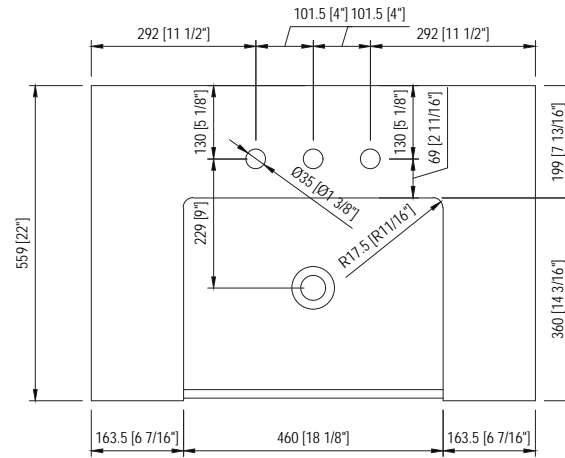

MODEL: PAISLEY30

TOP VIEW

SIDE VIEW

FRONT VIEW

BACK VIEW

MODEL: PAISLEY30

MODEL: PAISLEY30

520 [20 1/2"]±2mm

500 [19 11/16"]±2mm

390 [15 3/8"]±2mm

385 [15 3/16"]±2mm

MODEL: PAISLEY-M-2436

MODEL: F2-0012