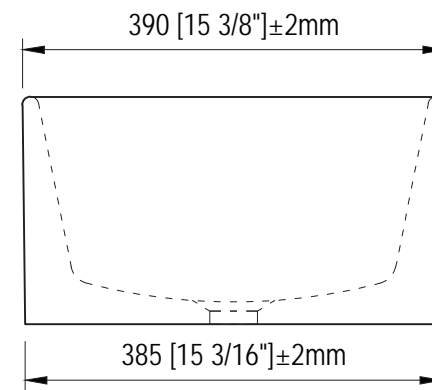

MODEL: PAISLEY30

TOP VIEW

SIDE VIEW

FRONT VIEW

BACK VIEW

MODEL: PAISLEY30

MODEL: PAISLEY30

520 [20 1/2"]±2mm

500 [19 11/16"]±2mm

390 [15 3/8"]±2mm

385 [15 3/16"]±2mm

MODEL: PAISLEY-M-2436

MODEL: F2-0012