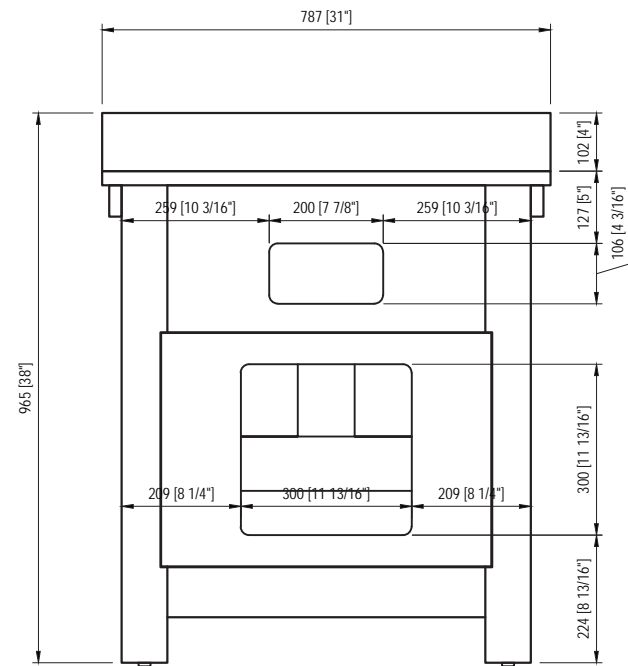

MODEL: PAISLEY30

TOP VIEW

SIDE VIEW

FRONT VIEW

BACK VIEW

MODEL: PAISLEY30

MODEL: PAISLEY30

520 [20 1/2"]±2mm

500 [19 11/16"]±2mm

390 [15 3/8"]±2mm

385 [15 3/16"]±2mm

MODEL: PAISLEY-M-2436

MODEL: F2-0012