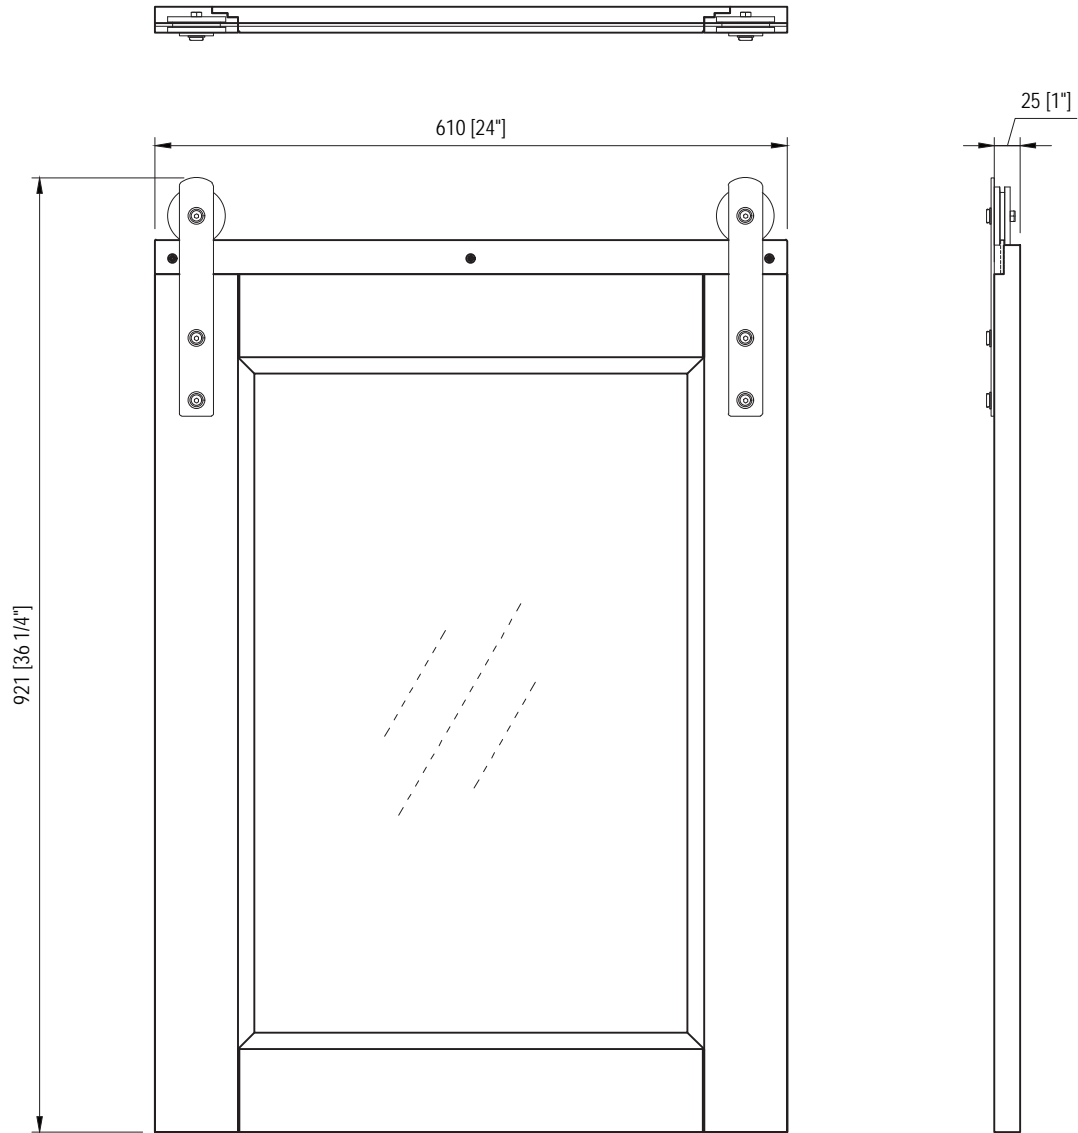

MODEL: PAISLEY30

TOP VIEW

SIDE VIEW

FRONT VIEW

BACK VIEW

MODEL: PAISLEY30

MODEL: PAISLEY30

520 [20 1/2"]±2mm

500 [19 11/16"]±2mm

390 [15 3/8"]±2mm

385 [15 3/16"]±2mm

MODEL: PAISLEY-M-2436

MODEL: F2-0012