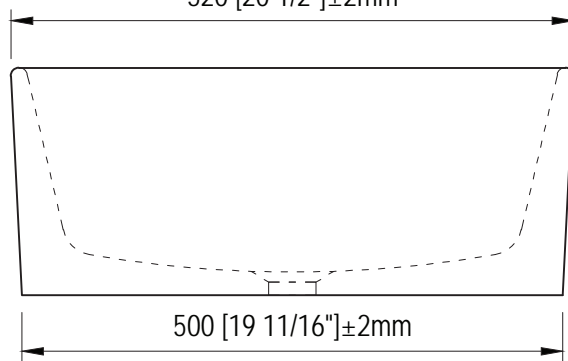

MODEL: PAISLEY30

TOP VIEW

SIDE VIEW

FRONT VIEW

BACK VIEW

MODEL: PAISLEY30

MODEL: PAISLEY30

520 [20 1/2"]±2mm

500 [19 11/16"]±2mm

390 [15 3/8"]±2mm

385 [15 3/16"]±2mm

MODEL: PAISLEY-M-2436

MODEL: F2-0012