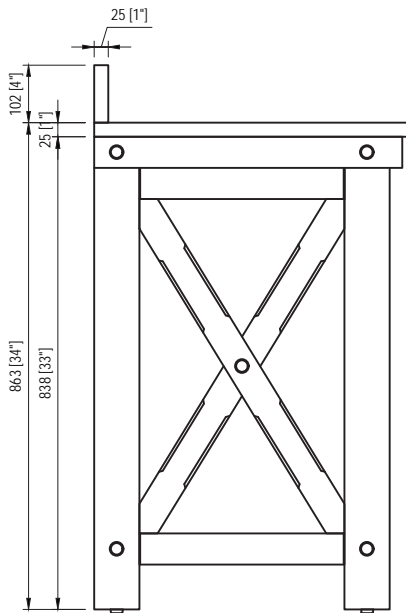

MODEL: PAISLEY30

TOP VIEW

SIDE VIEW

FRONT VIEW

BACK VIEW

MODEL: PAISLEY30

MODEL: PAISLEY30

520 [20 1/2"]±2mm

500 [19 11/16"]±2mm

390 [15 3/8"]±2mm

385 [15 3/16"]±2mm

MODEL: PAISLEY-M-2436

MODEL: F2-0012