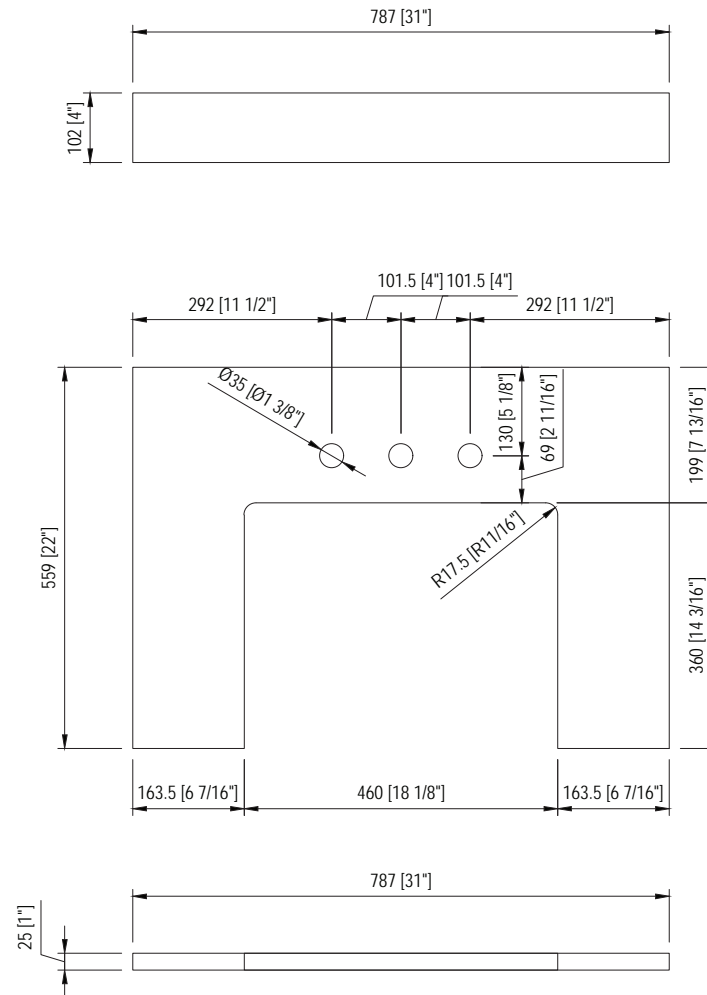

MODEL: PAISLEY30

TOP VIEW

SIDE VIEW

FRONT VIEW

BACK VIEW

MODEL: PAISLEY30

MODEL: PAISLEY30

520 [20 1/2"]±2mm

500 [19 11/16"]±2mm

390 [15 3/8"]±2mm

385 [15 3/16"]±2mm

MODEL: PAISLEY-M-2436

MODEL: F2-0012