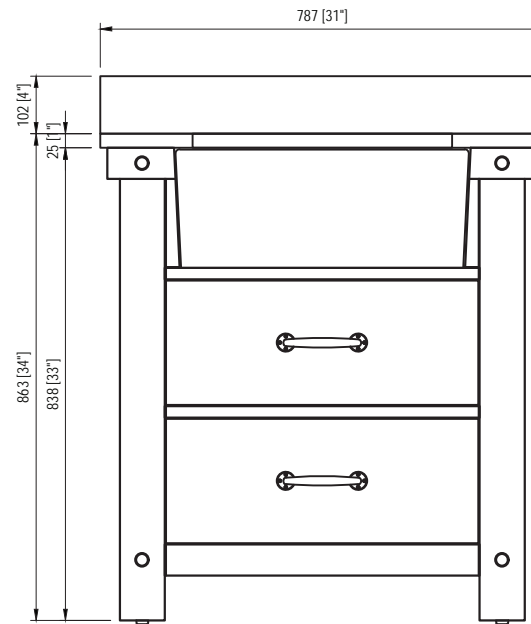

MODEL: PAISLEY30

TOP VIEW

SIDE VIEW

FRONT VIEW

BACK VIEW

MODEL: PAISLEY30

MODEL: PAISLEY30

520 [20 1/2"]±2mm

500 [19 11/16"]±2mm

390 [15 3/8"]±2mm

385 [15 3/16"]±2mm

MODEL: PAISLEY-M-2436

MODEL: F2-0012